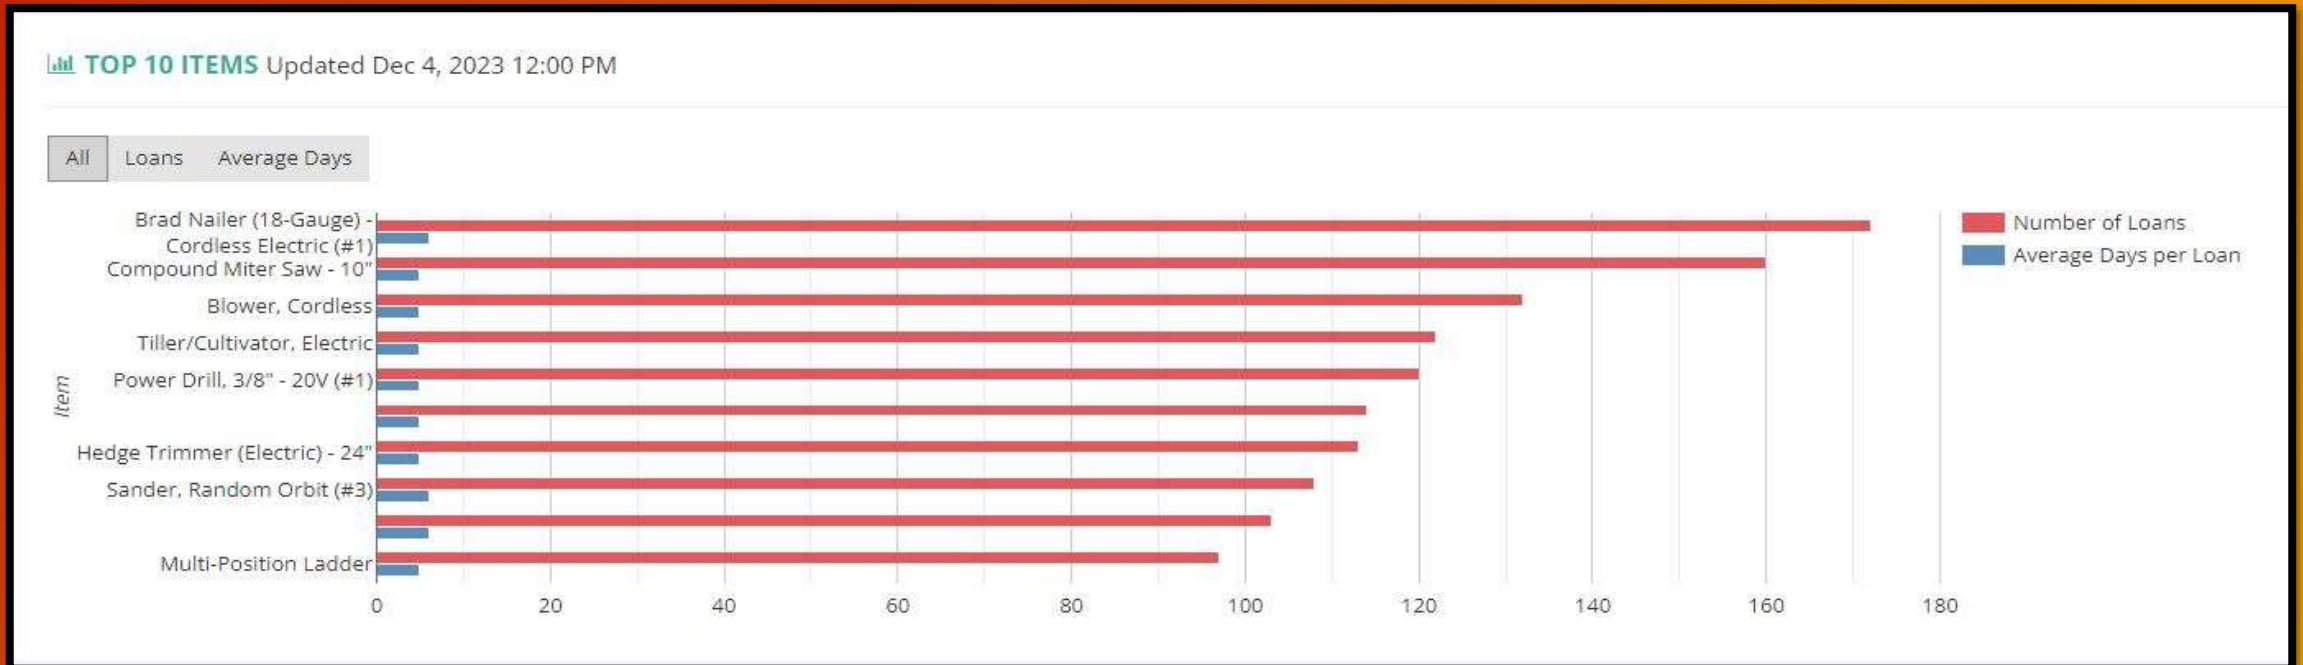

Most Popular Items :

1. Pressure Washers (631 loans)
2. Sanders (455 loans)
3. Carpet Cleaners (444 loans)
4. Hedge Trimmers (362 loans)
5. Leaf Blowers (274 loans)

Most popular individual items which have not needed replacing: