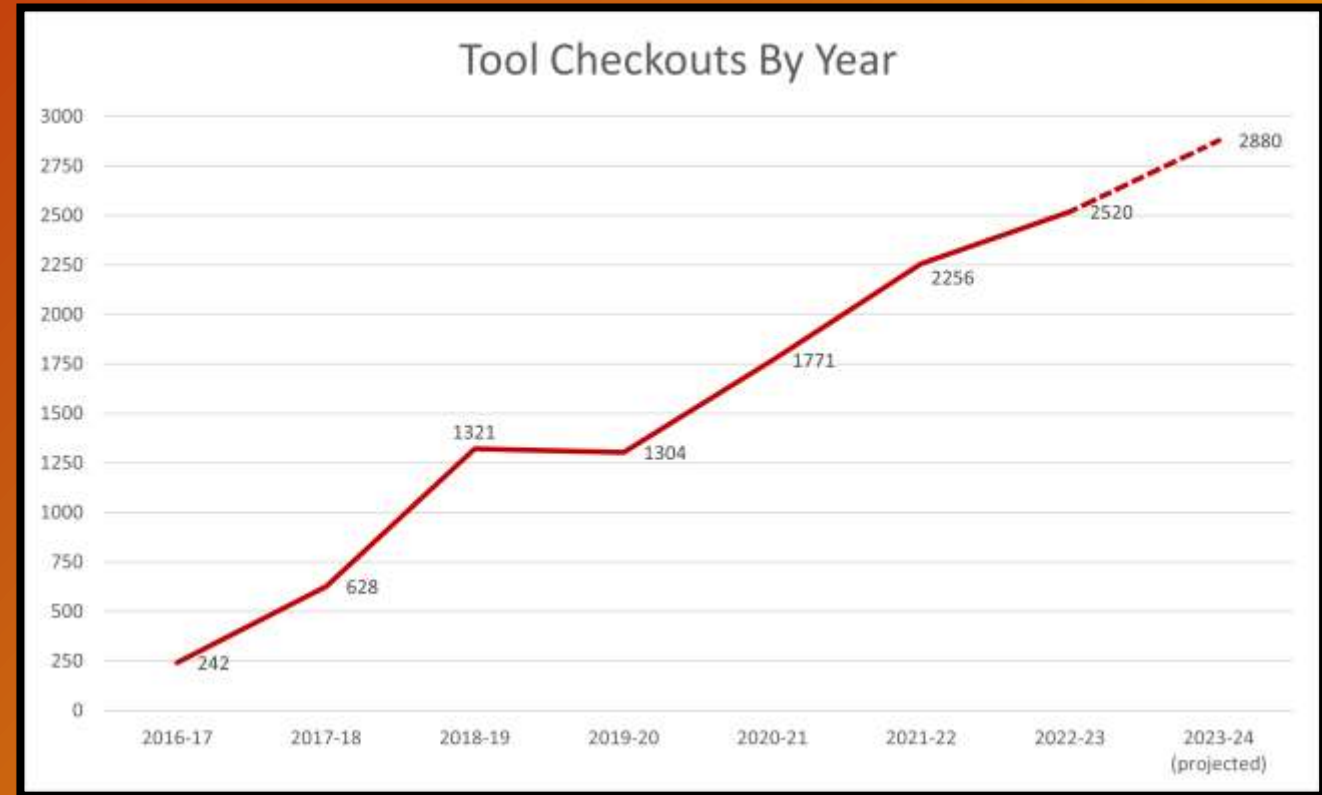

B I U [Icons]

Replacement Chain - Oregon S63

<https://www.homedepot.com/p/Oregon-18-in-AdvanceCut-Chainsaw-Chain-63-Link-S63/205806227>

Chain Replacement Dates

3/29/2021

5/26/2021

Item
Description

Item
Location

Maintenance
note field
(for staff!)

Statistics

- FY 22/23:
 - 2520 items checked out
 - On average:
 - 210 items/month
 - 53 items/week
- November 2023 Snapshot:
 - Total checkouts: 270 (above average)
 - Unique users: 92
 - ~3 items per user