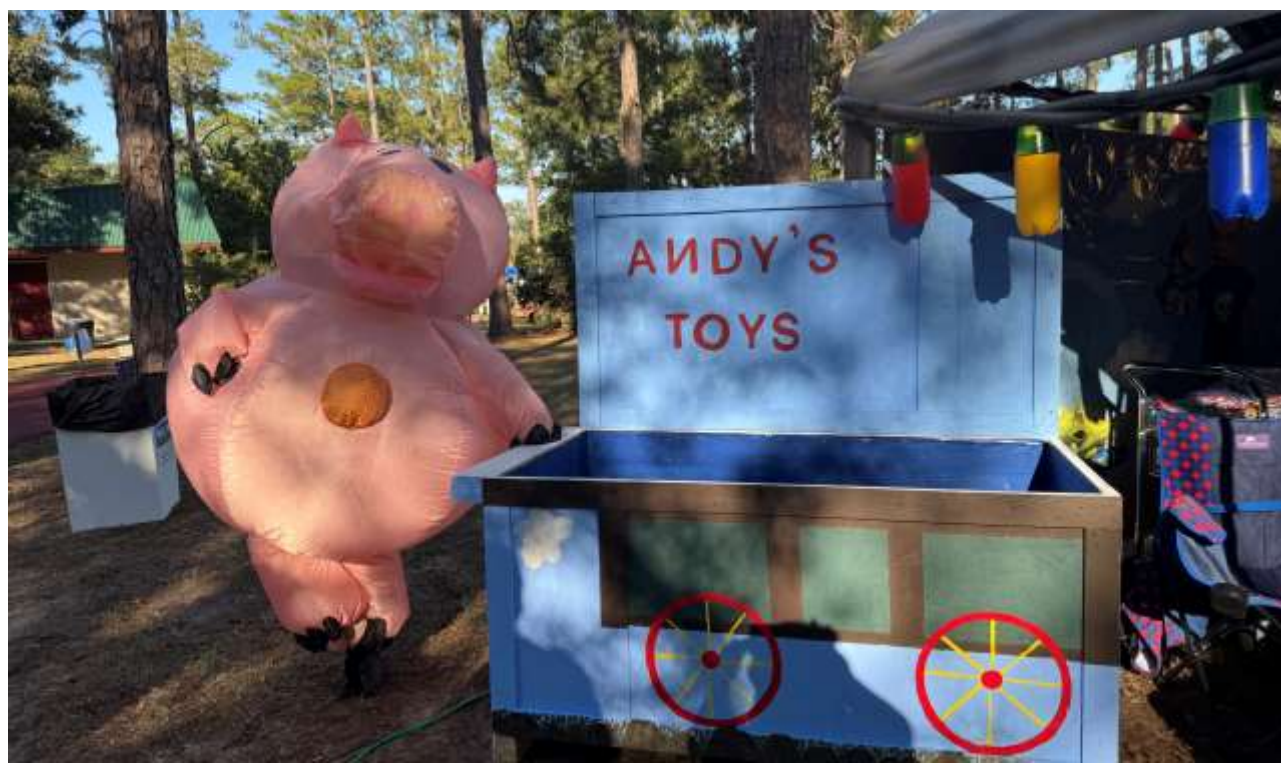

The background features a top-down view of various Halloween decorations on a light-colored wooden plank surface. On the left, there are several pumpkins: a large orange one at the top, a smaller white one at the bottom, and a dark green/black one in the middle. Scattered around are several pieces of candy corn. Two dark brown bat cutouts are positioned in the center-left. A solid yellow vertical bar is located in the top right corner.

# Wakulla County Trick or Treat Story Walk

BY LINDA OAKS

# Library Animals